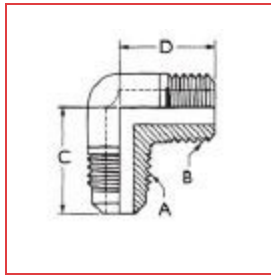

ITEM # A 05044, 45° FLARE FITTINGS - 90° ELBOWS - HALF UNION - FLARE TO NPTFE

[Specifications](#) | [Dimensions](#) | [Packaging](#)

Specifications

Universal Category Code	E1-8B
Connection Size	1/2 in
End Type	Flare
Second Connection Size	1/4 in
Second End Type	NPTFE
Weight	0.135 lb

Dimensions

A	1/2 in
B	1/4 in

C 1.22 in

D 1.19 in

Packaging

Box (Qty) 10